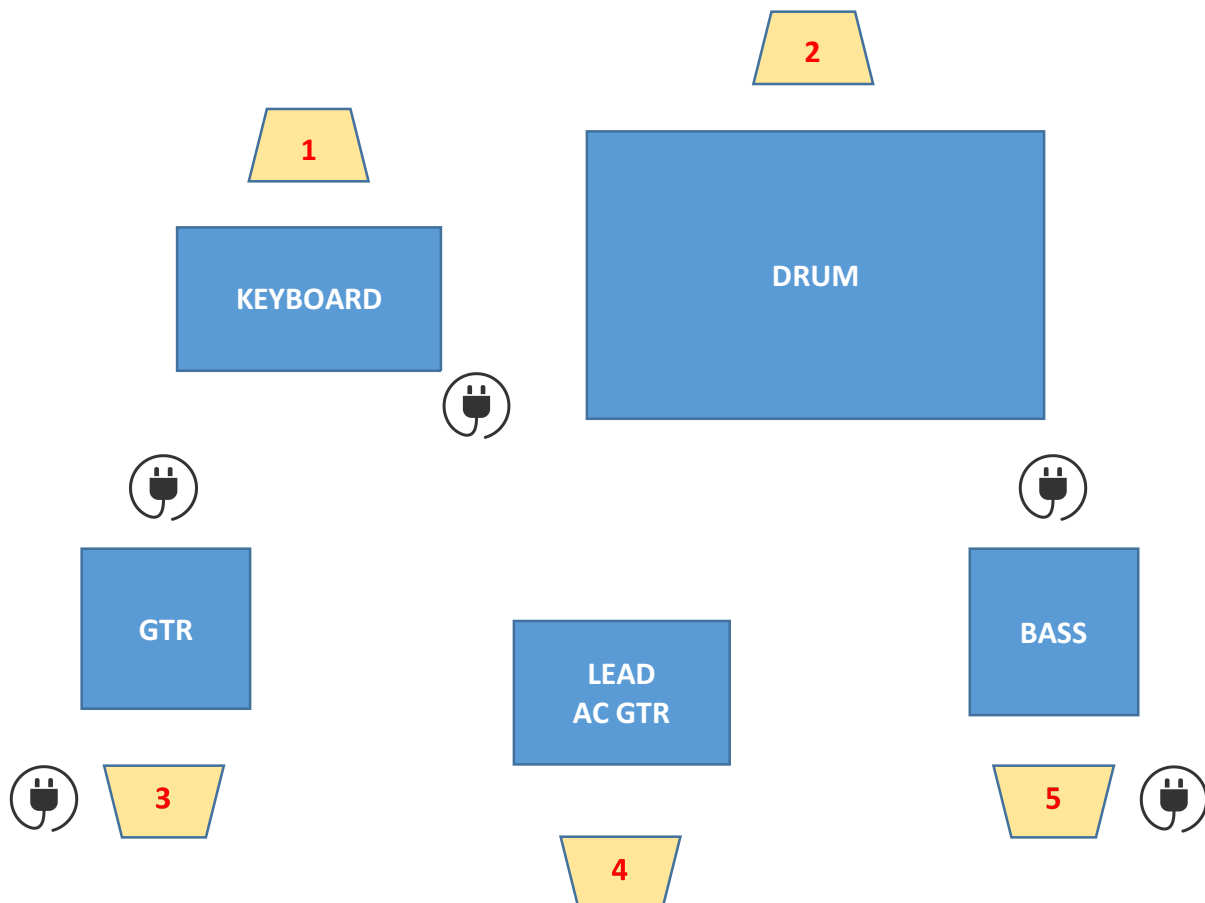

DUST – FICHE TECHNIQUE

(5 musiciens)

	Instrument	Micro	Stand
1	KICK	D6 / Beta52	Small
2	SNARE	SM57 / Audix I5	Small
3	HIHAT	KM184 / SM81	Small
4	TOM	E904 / E604	-
5	FLOOR TOM	MD421 / E904 / E604	Small
6	CLAP	Beta57 / SM57	Small
7	OH L	C414 / KM184 / SM81	Standard
8	OH R	C414 / KM184 / SM81	Standard
9	BASS	DI BSS AR133	-
10	ELECTRIC GUITAR	E906 / SM57	Small
11	ACOUSTIC GUITAR	DI BSS AR133	-
12	KEYBOARD LEFT	DI BSS AR133	-
13	KEYBOARD RIGHT	DI BSS AR133	-
14	BACK VOCAL ELEC GTR	SM58	Standard
15	LEAD	SM58	Standard
16	BACK VOCAL BASS	SM58	Standard